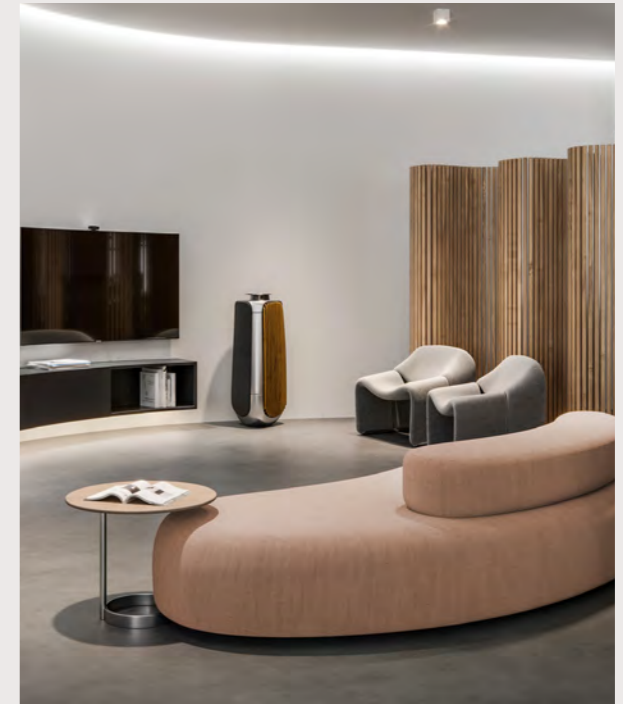

GRAIN

Inspired by the irregular textures of nature

Grain 62016

Grain 61251

Grain is a celebration of the perfectly imperfect

It embraces a flawed beauty and aesthetic inspired by the imperfect textures of nature and the grained surfaces in architecture.

The colour scale overflows with warm, earthy and muted tones that underline the fabric's authentic, natural look.

Grain 61256

Adding depth and natural dimension

The tactility of Grain adds texture, dimension, and visual softness to interior styling, and bring a sense of comfort, warmth, and premium style to all types of activity-based spaces – and to soft seating and contract furniture alike.